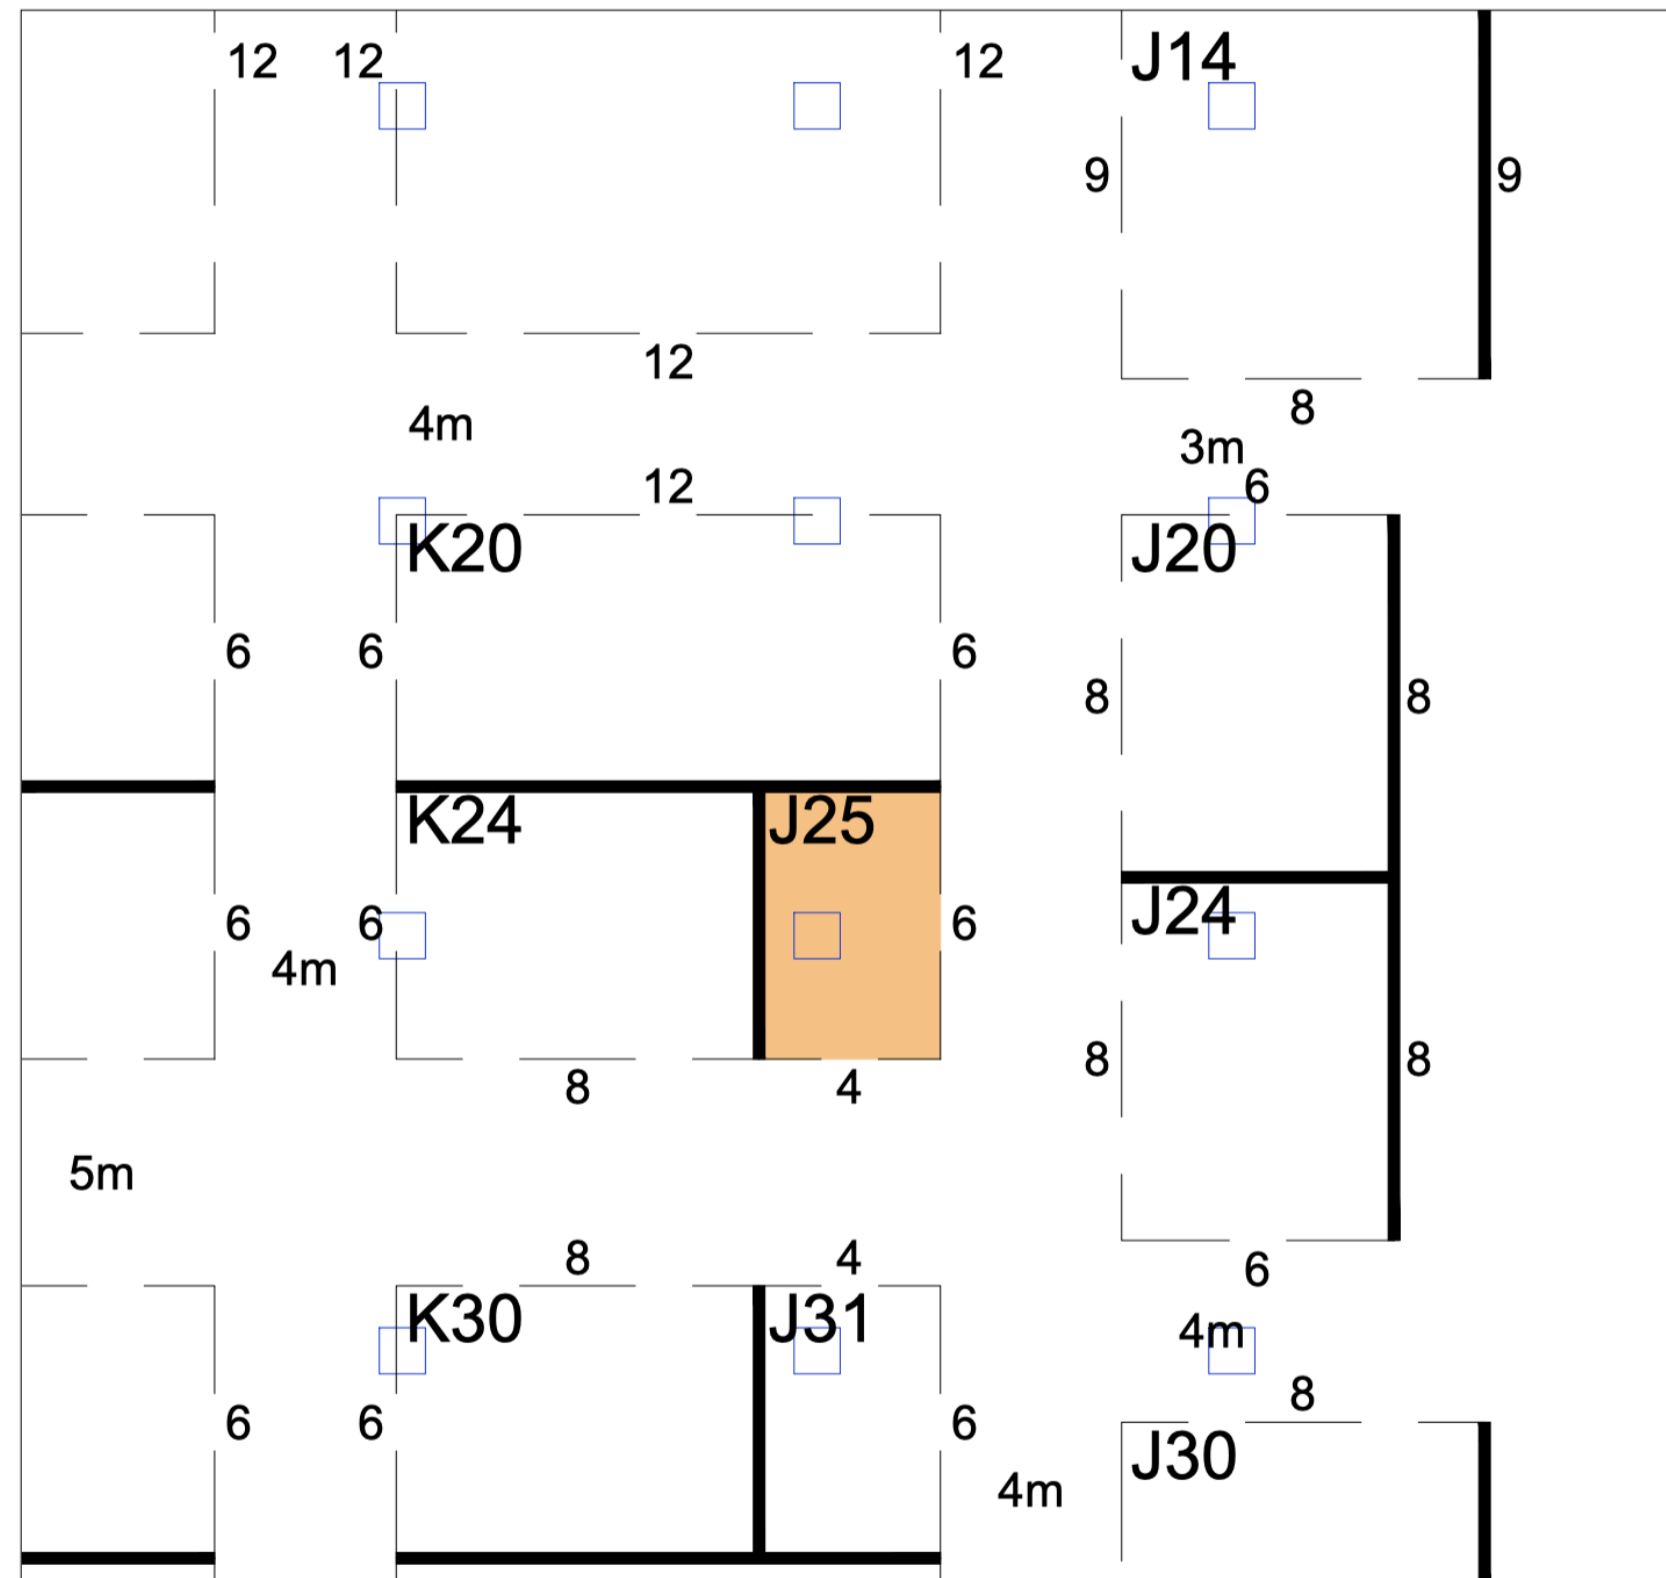

Sibos 2023

Detail Plan

(Scale 1:200)

PLEASE NOTE: ALL DIMENSIONS & SCALES ARE GIVEN IN METERS

STAND KEY:
 — = Open Side
 — = Closed side

DUCT INFORMATION:
 □ = Ducts